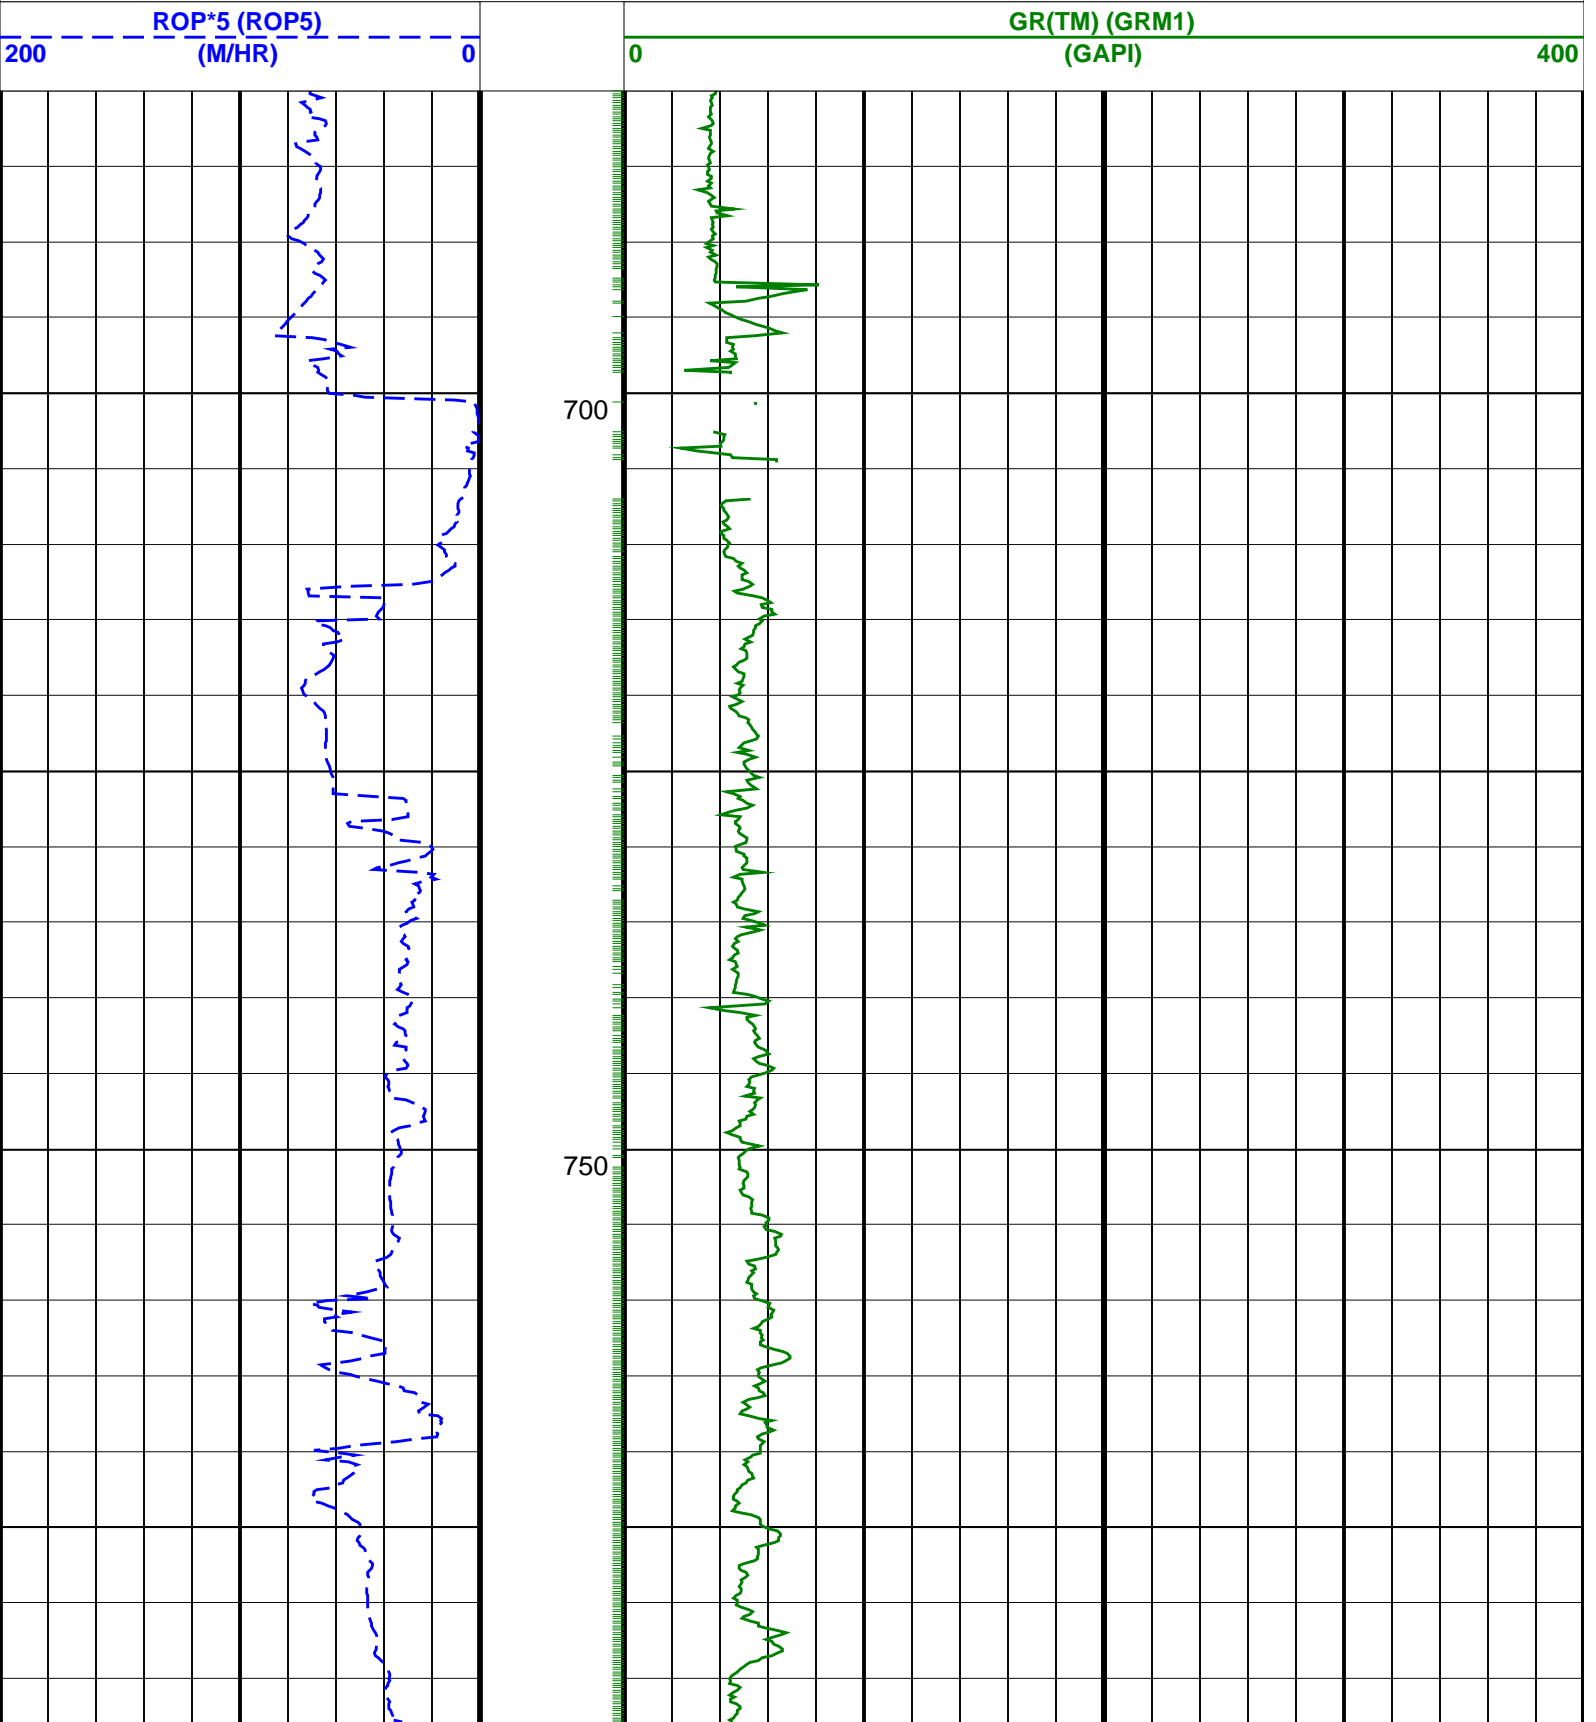

WKF W06A RT 1:500MD

IDEAL Version: ID11_0C_01 <MD > Vertical Scale: 1:500

Graphics File Created: 17-Sep-2006 12:53

PIP SUMMARY

GR(TM) PIP

1100

1150

1200

1250

1300

1350

1400

1450

1950

2000

2050

2100

2150

2350

2400

2450

2500

2550

2600

2650

2700

PIP SUMMARY

└ GR(TM) PIP