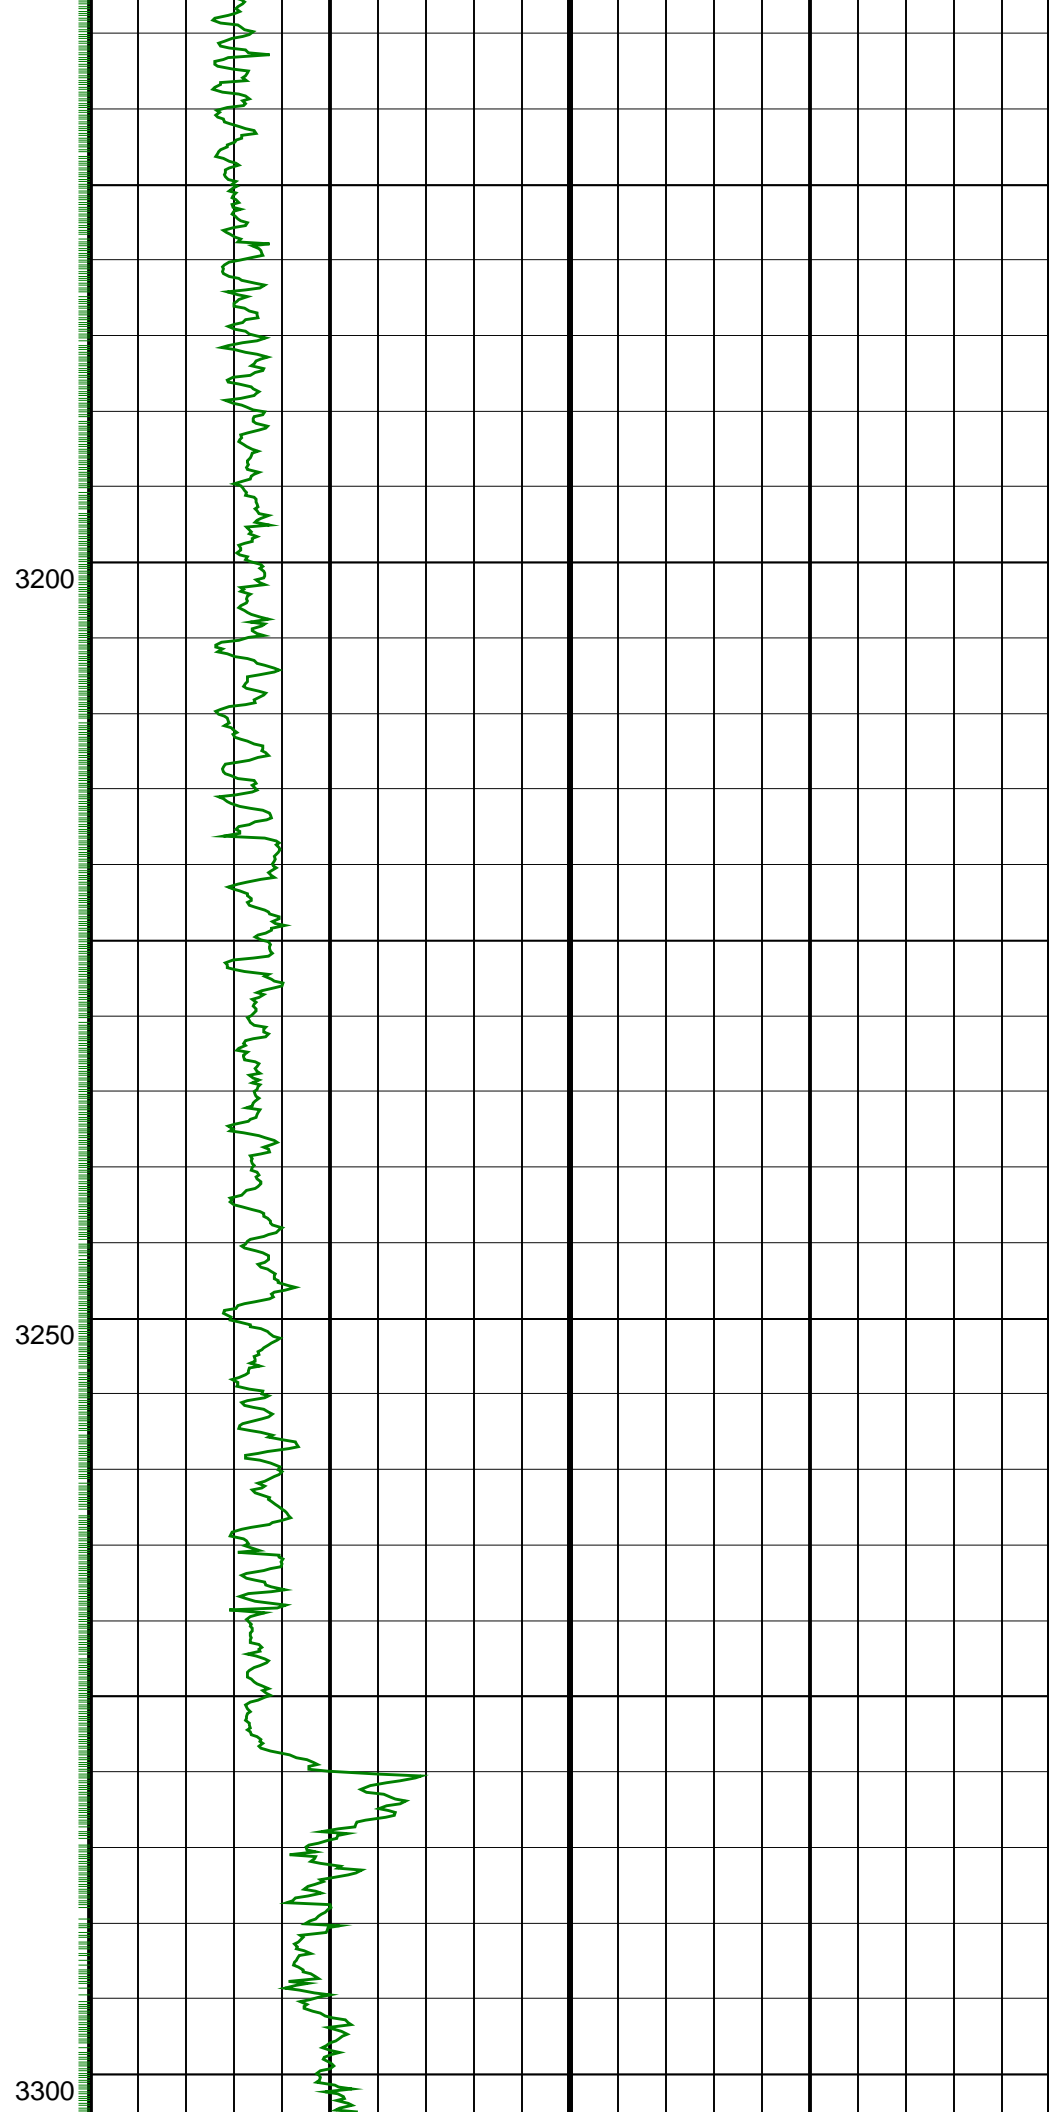

WKF W06A RT 1:500MD

IDEAL Version: ID11_0C_01 <MD > Vertical Scale: 1:500

Graphics File Created: 17-Sep-2006 12:53

PIP SUMMARY

GR(TM) PIP

1100

1150

1200

1250

1300

1350

1400

1450

1950

2000

2050

2100

2150

2350

2400

2450

2500

2550

2600

2650

2700

PIP SUMMARY

└ GR(TM) PIP