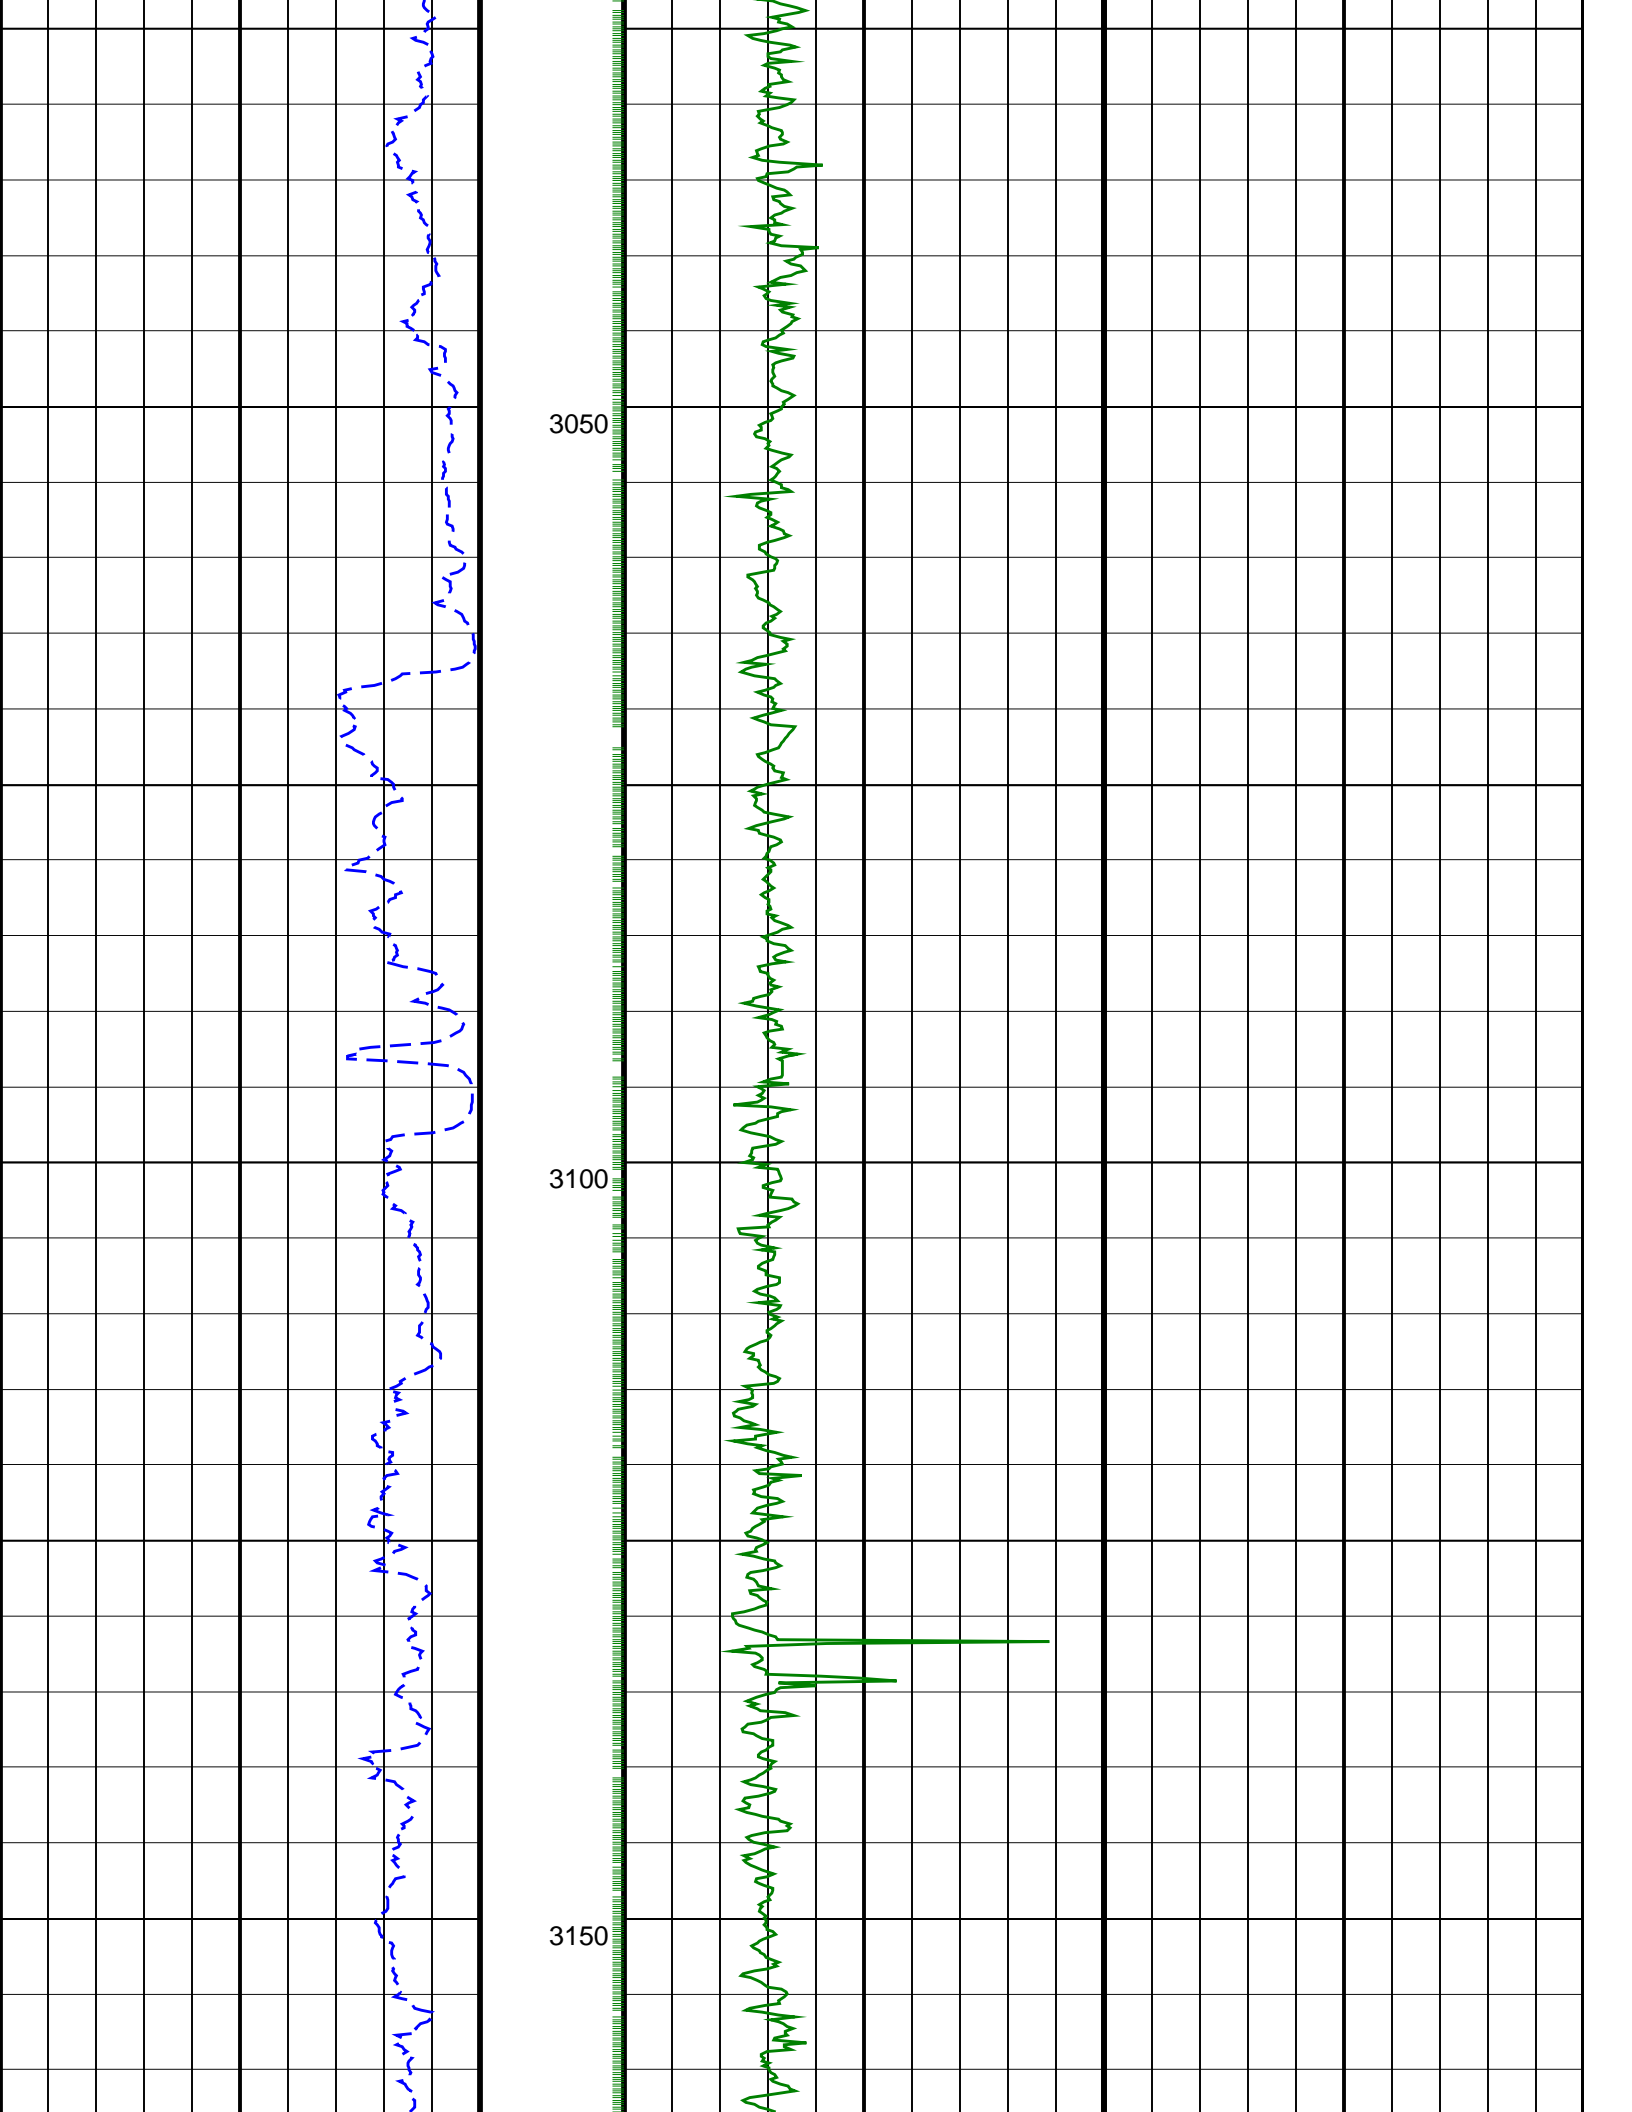

WKF W06A RT 1:500MD

IDEAL Version: ID11_0C_01 <MD > Vertical Scale: 1:500

Graphics File Created: 17-Sep-2006 12:53

PIP SUMMARY

GR(TM) PIP

1100

1150

1200

1250

1300

1350

1400

1450

1950

2000

2050

2100

2150

2350

2400

2450

2500

2550

2600

2650

2700

PIP SUMMARY

└ GR(TM) PIP