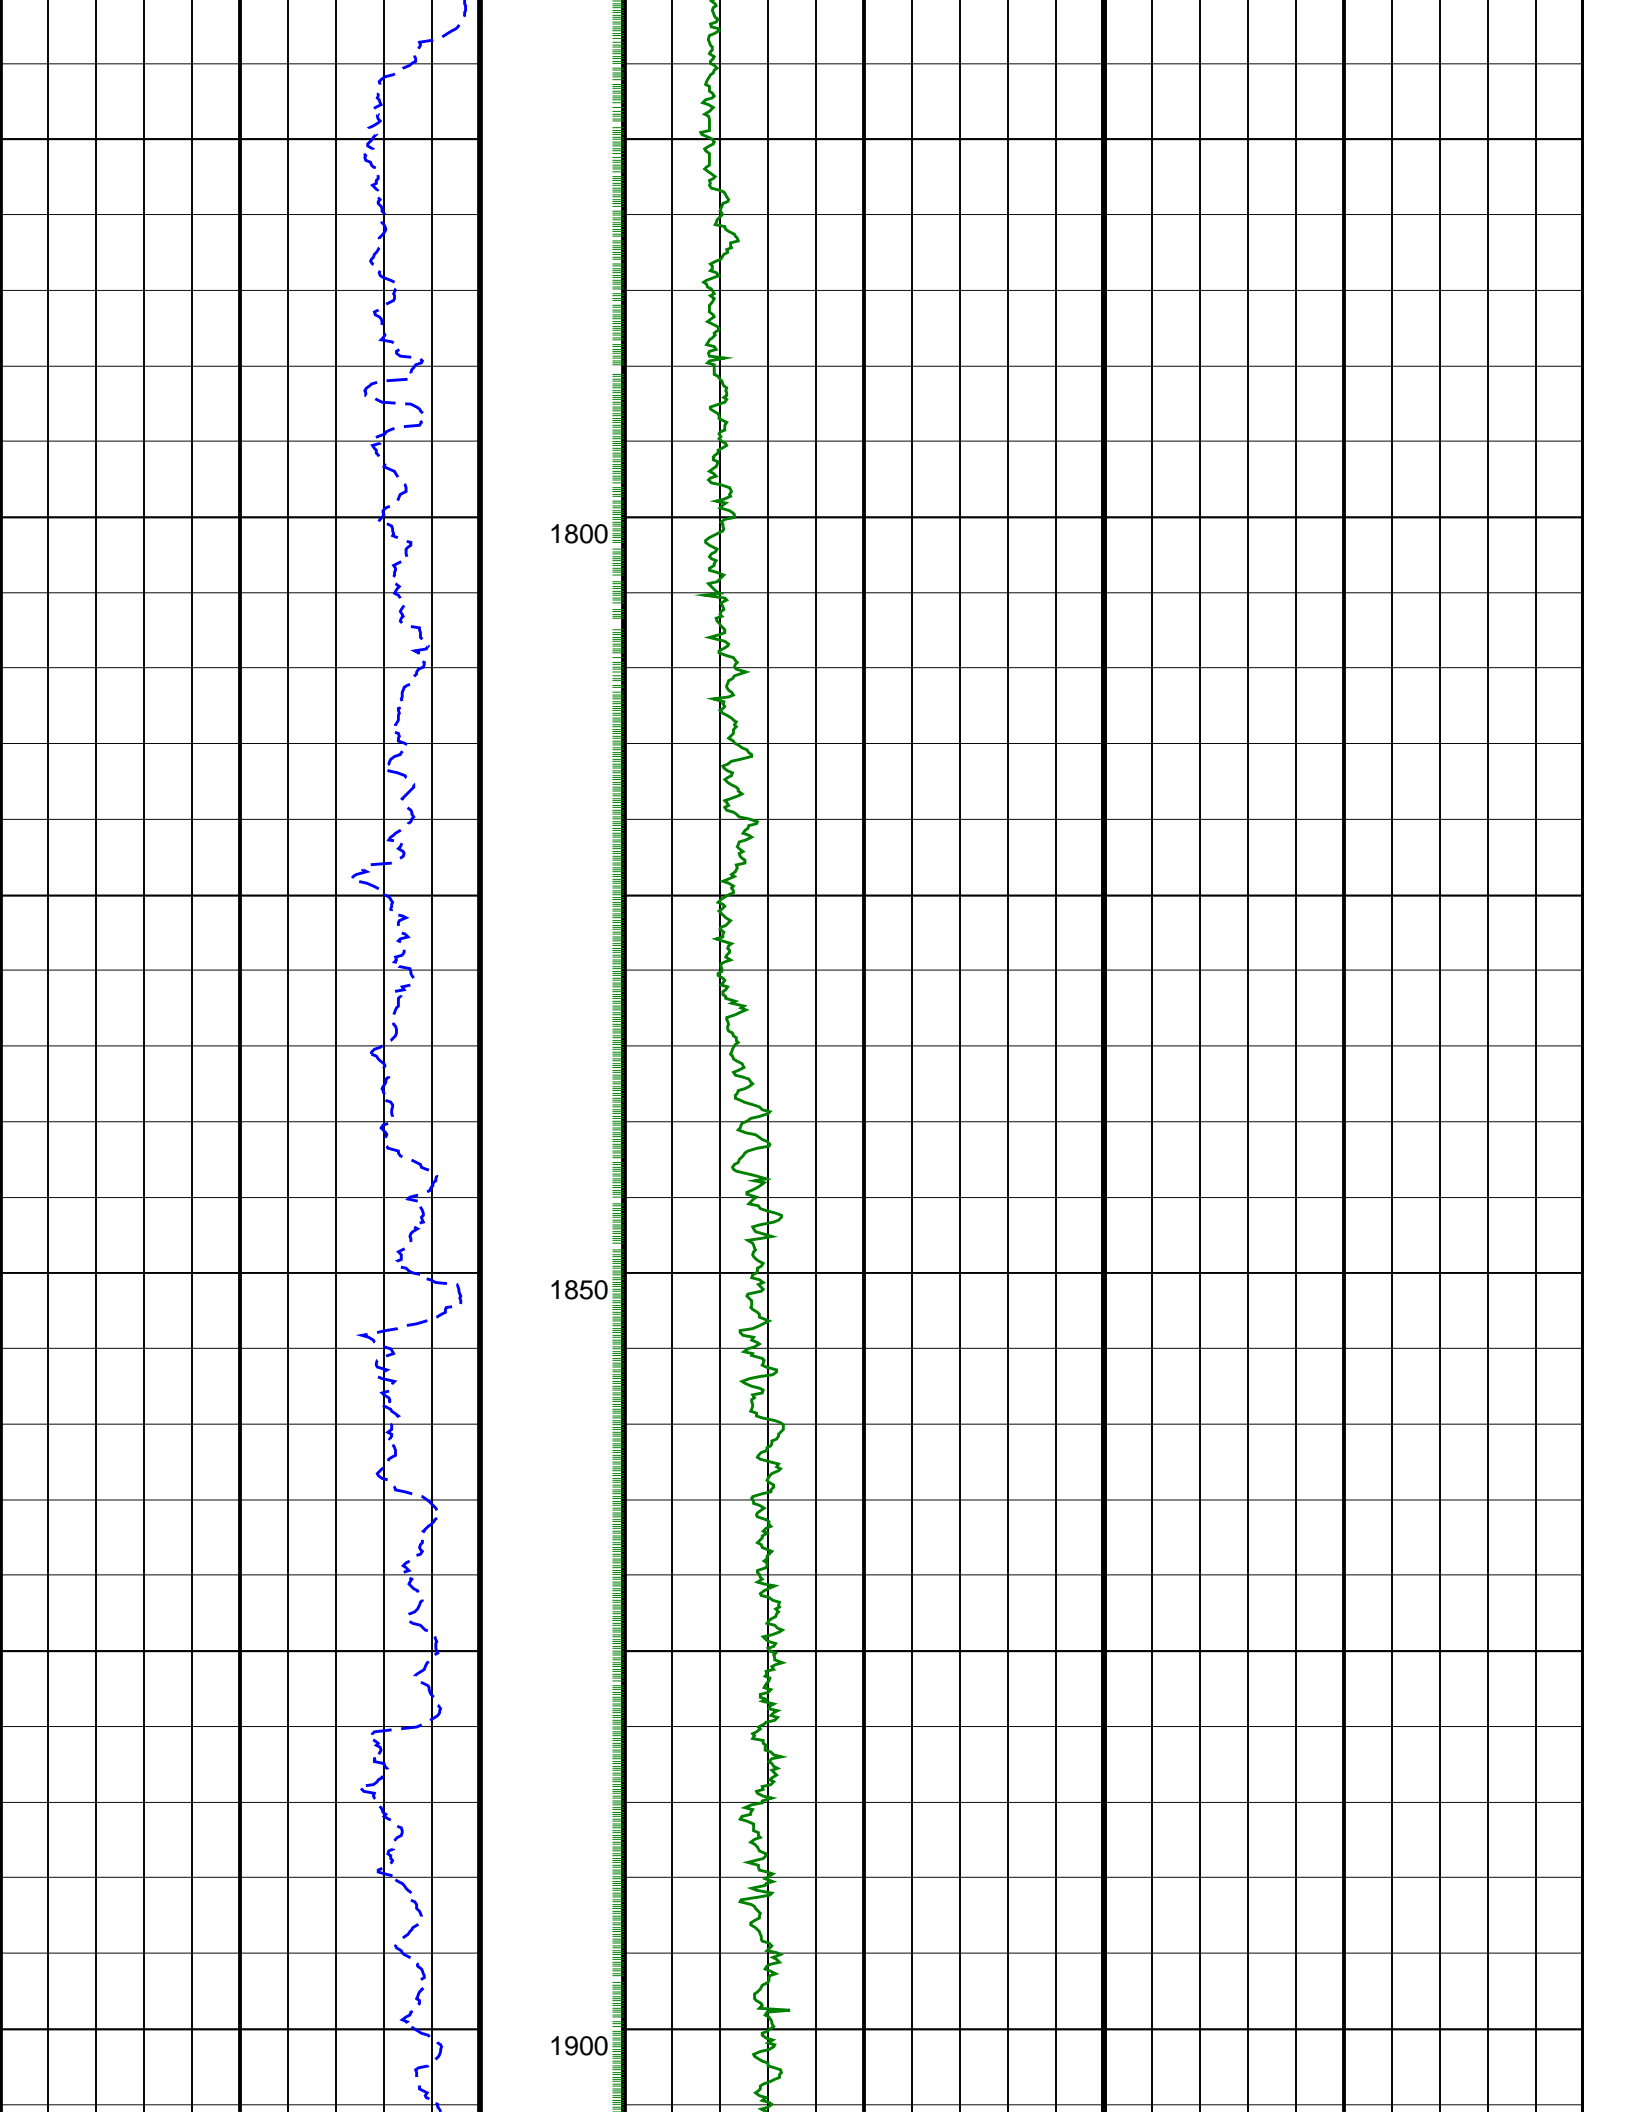

WKF W06A RT 1:500MD

IDEAL Version: ID11_0C_01 <MD > Vertical Scale: 1:500

Graphics File Created: 17-Sep-2006 12:53

PIP SUMMARY

GR(TM) PIP

1100

1150

1200

1250

1300

1350

1400

1450

1950

2000

2050

2100

2150

2350

2400

2450

2500

2550

2600