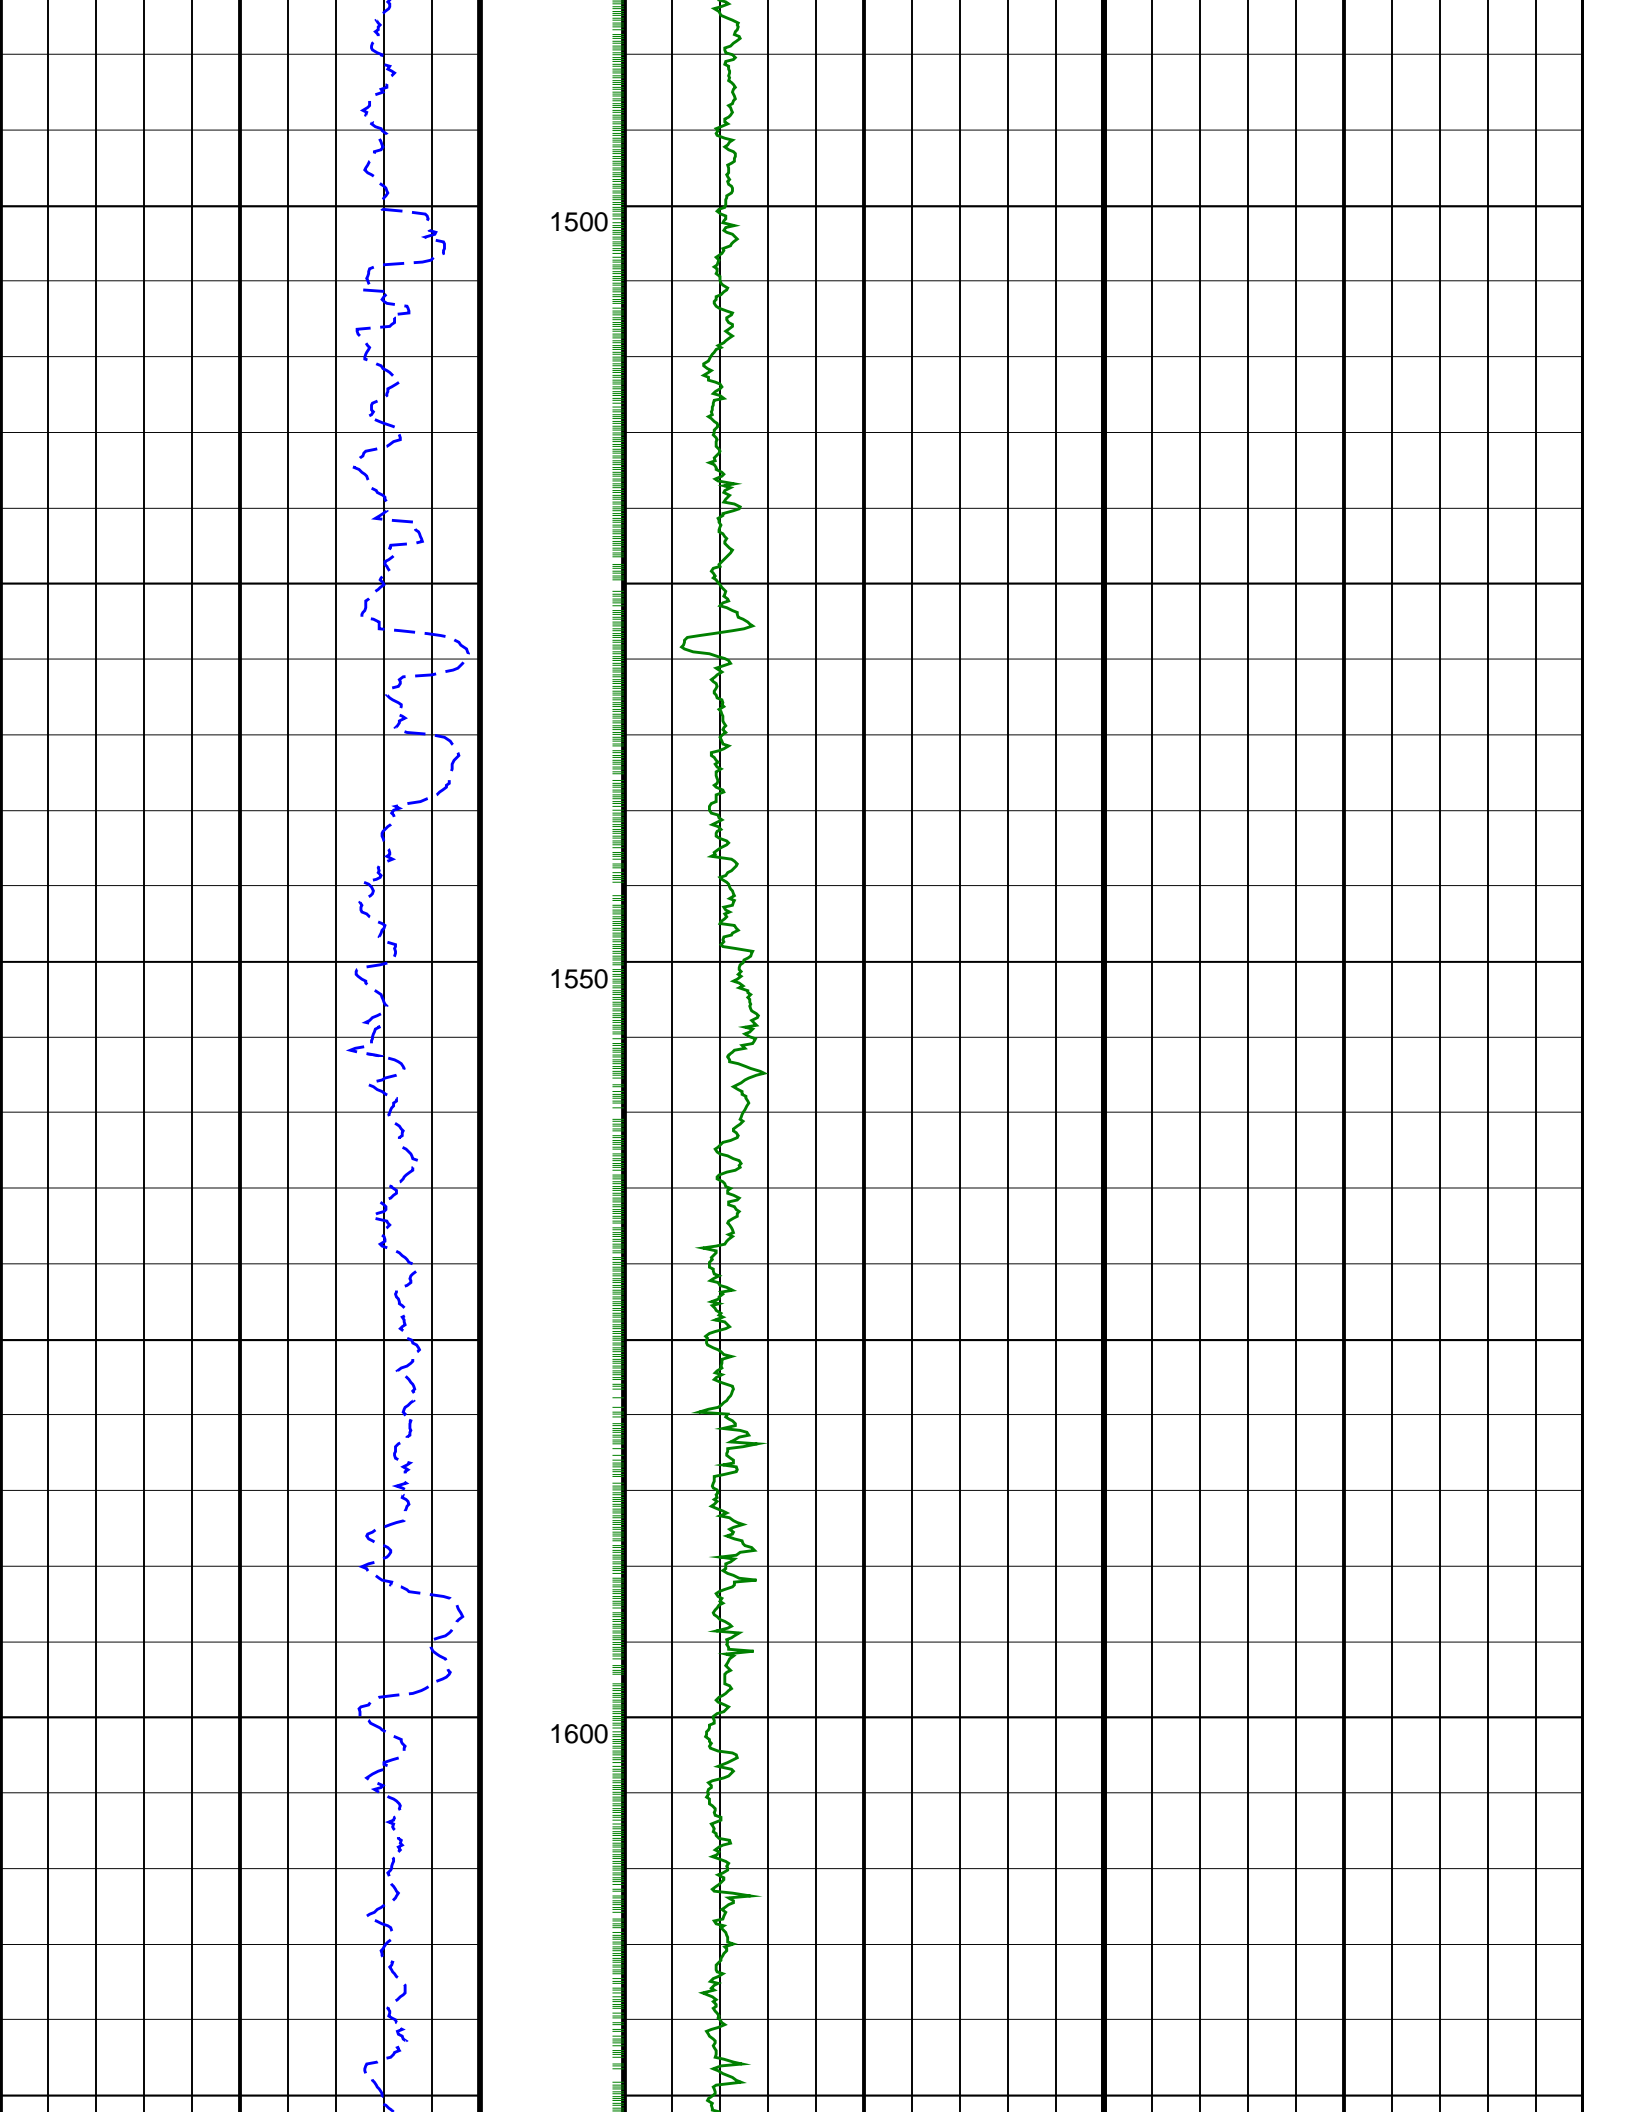

WKF W06A RT 1:500MD

IDEAL Version: ID11_0C_01 <MD > Vertical Scale: 1:500

Graphics File Created: 17-Sep-2006 12:53

PIP SUMMARY

GR(TM) PIP

1100

1150

1200

1250

1300

1350

1400

1450

1950

2000

2050

2100

2150

2350

2400

2450

2500

2550

2600