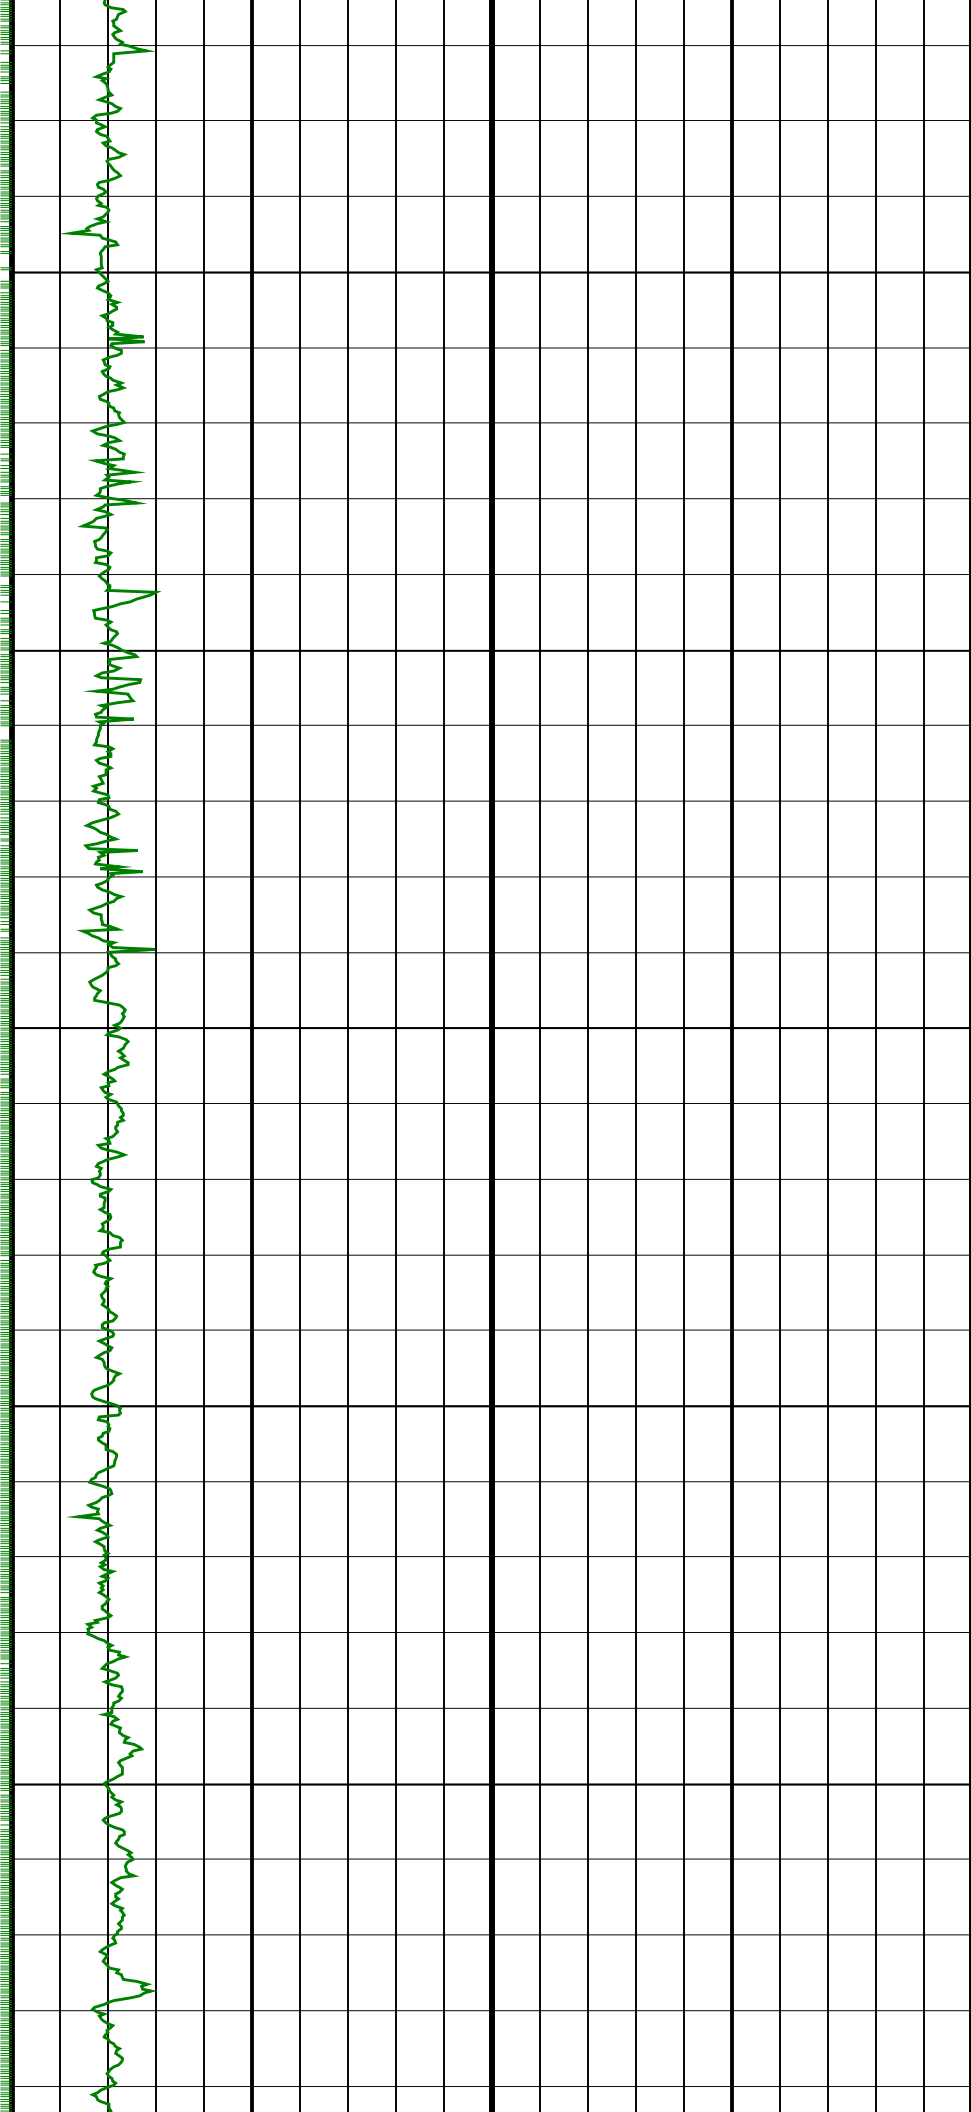

WKF W06A RT 1:500MD

IDEAL Version: ID11_0C_01 <MD > Vertical Scale: 1:500

Graphics File Created: 17-Sep-2006 12:53

PIP SUMMARY

GR(TM) PIP

1100

1150

1200

1250

1300

1350

1400

1450

1950

2000

2050

2100

2150

2350

2400

2450

2500

2550

2600