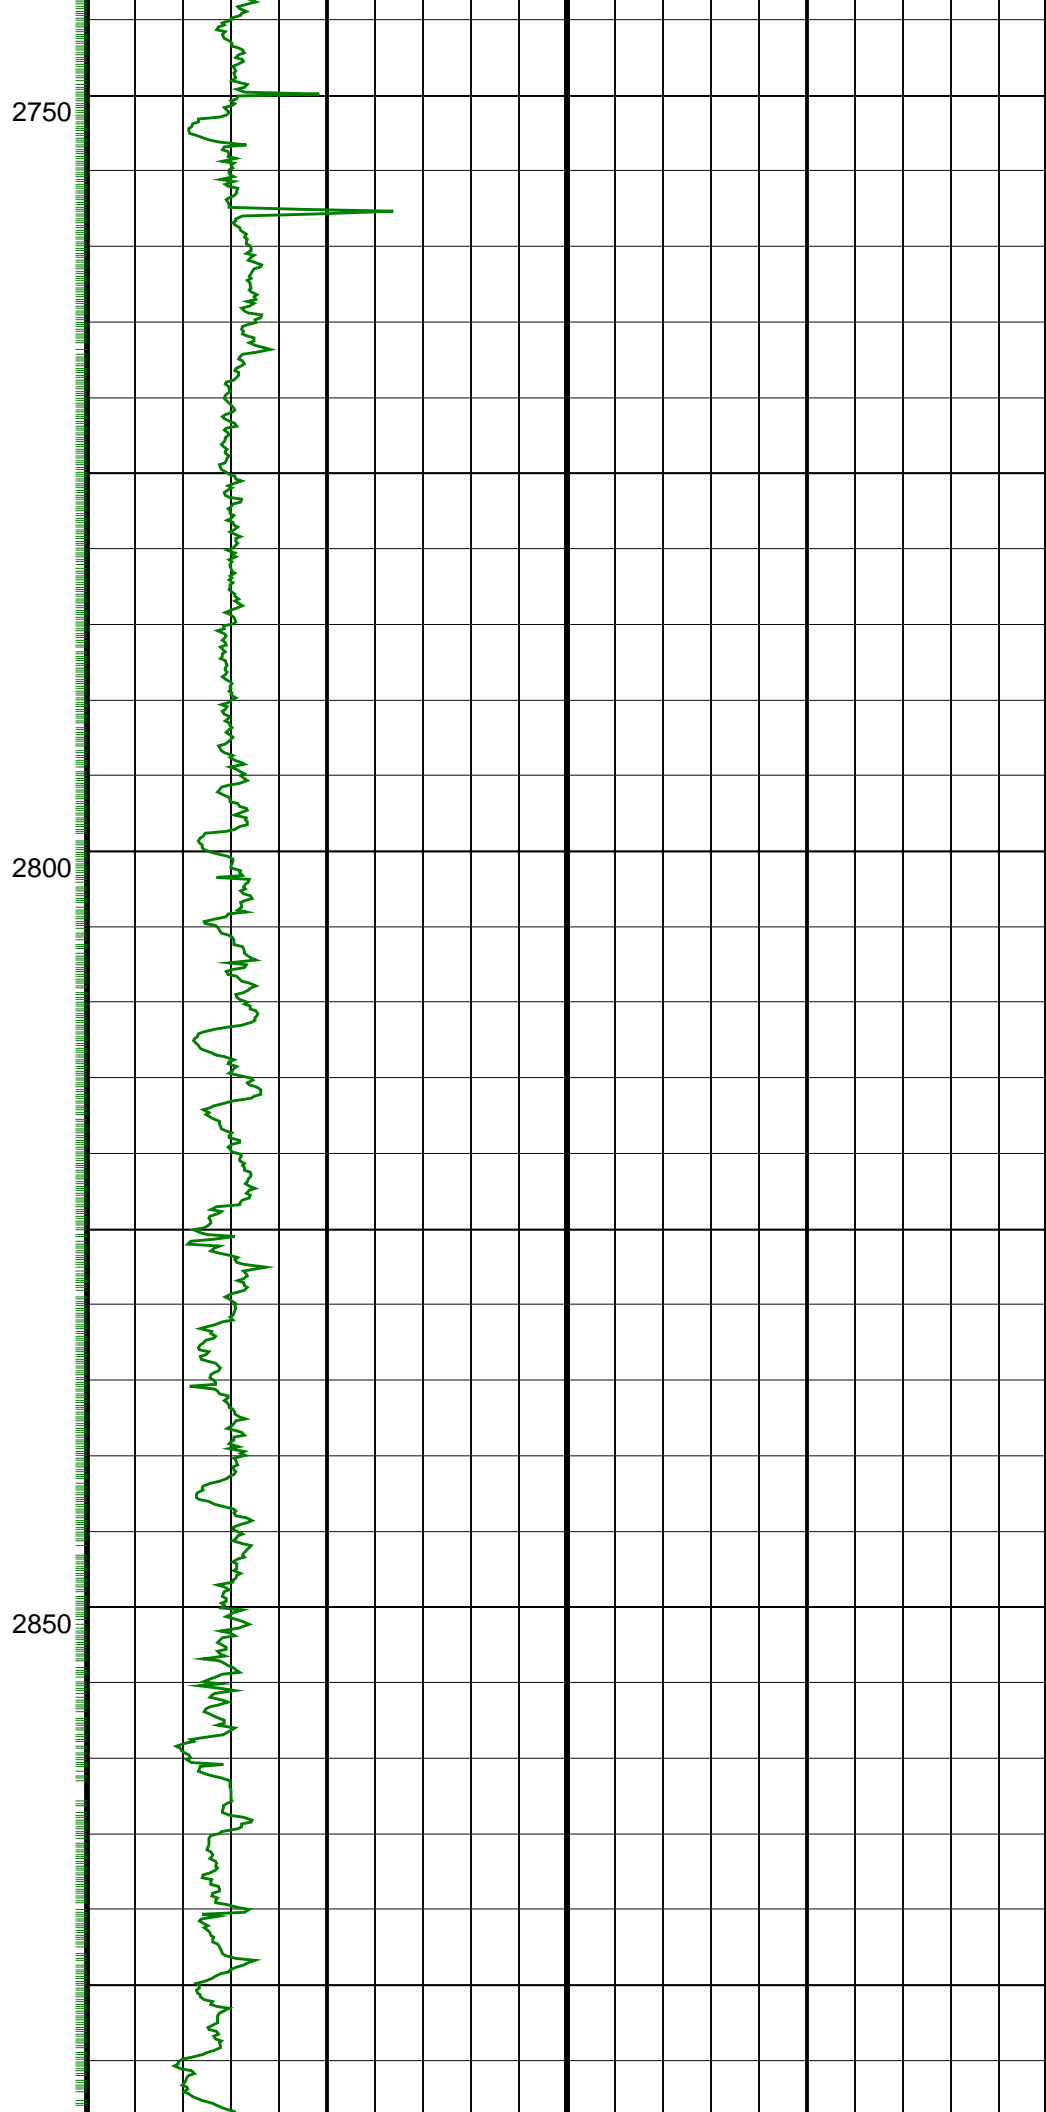

WKF W06A RT 1:500MD

IDEAL Version: ID11_0C_01 <MD > Vertical Scale: 1:500

Graphics File Created: 17-Sep-2006 12:53

PIP SUMMARY

GR(TM) PIP

1100

1150

1200

1250

1300

1350

1400

1450

1950

2000

2050

2100

2150

2350

2400

2450

2500

2550

2600

2650

2700

PIP SUMMARY

└ GR(TM) PIP