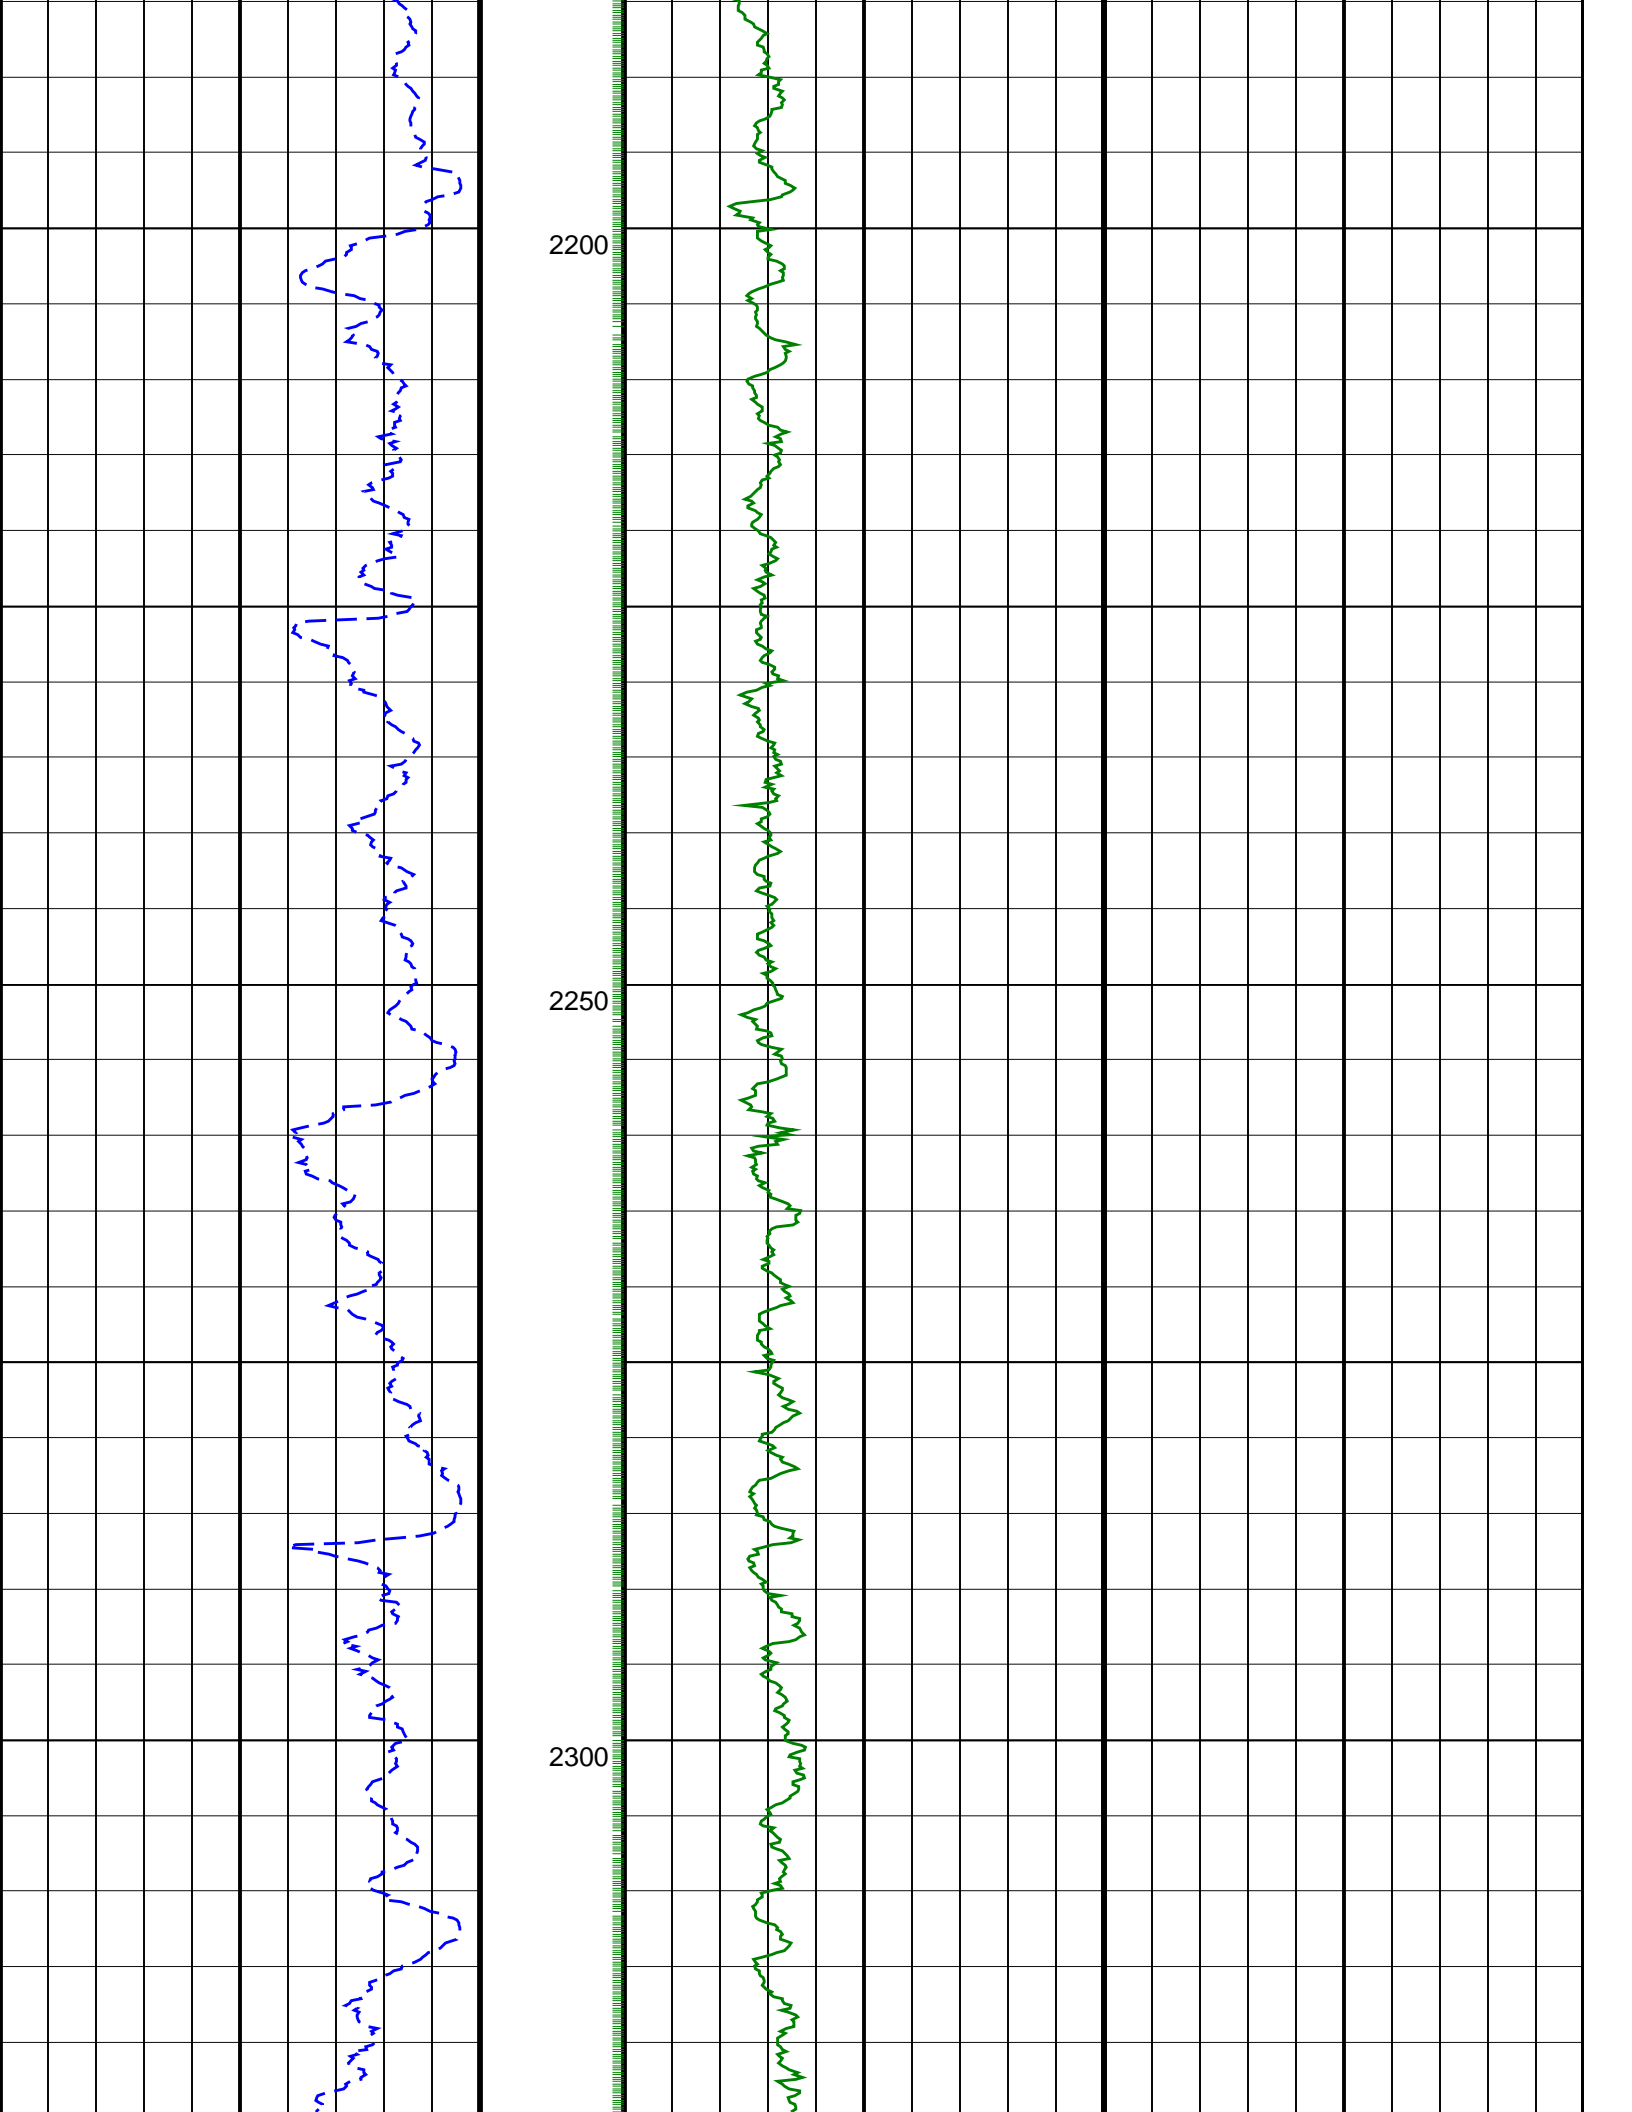

WKF W06A RT 1:500MD

IDEAL Version: ID11_0C_01 <MD > Vertical Scale: 1:500

Graphics File Created: 17-Sep-2006 12:53

PIP SUMMARY

GR(TM) PIP

1100

1150

1200

1250

1300

1350

1400

1450

1950

2000

2050

2100

2150

2350

2400

2450

2500

2550

2600